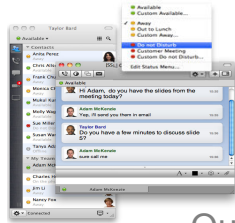

Collaboration Edge

← Outside corporate firewall (Public Internet)

→ Inside corporate firewall (Intranet)

JCF-based clients: Win, Mac, iOS, Android

Access visual voicemail

Instant Message and Presence

Make voice and video calls

Search corporate directory

Launch a web conference

Share content

Jabber Clients

IP Communications

Personal TelePresence

Immersive TelePresence