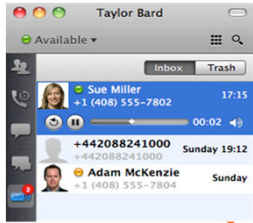

Collaboration Edge

← Outside corporate firewall (Public Internet)

→ Inside corporate firewall (Intranet)

JCF-based clients: Win, Mac, iOS, Android

Access visual voicemail

Instant Message and Presence

Make voice and video calls

Search corporate directory

Launch a web conference

Share content

Jabber Clients

IP Communications

Personal TelePresence

Immersive TelePresence